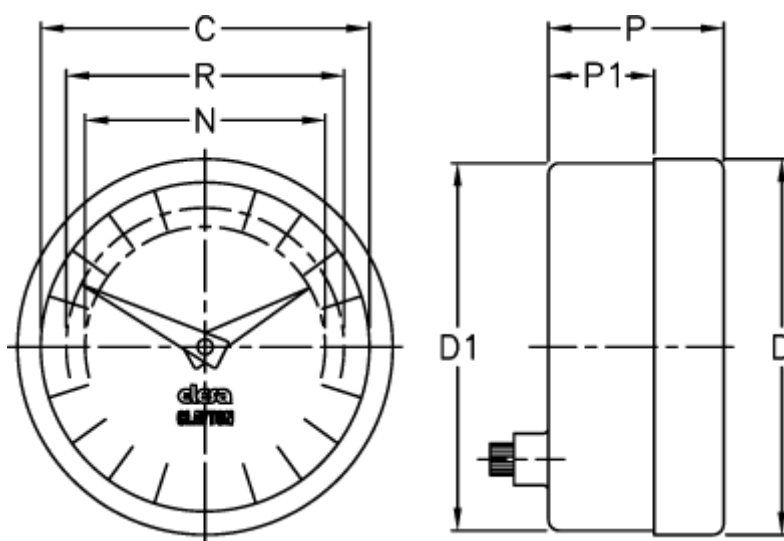

Article number: 2307074002

Description: E+G Positive drive indicator  
PA11-0002-S

## Measures

C = 42  
D = 49.8  
d1 = 48.2  
N = 30  
P = 30  
P1 = 23  
R = 37